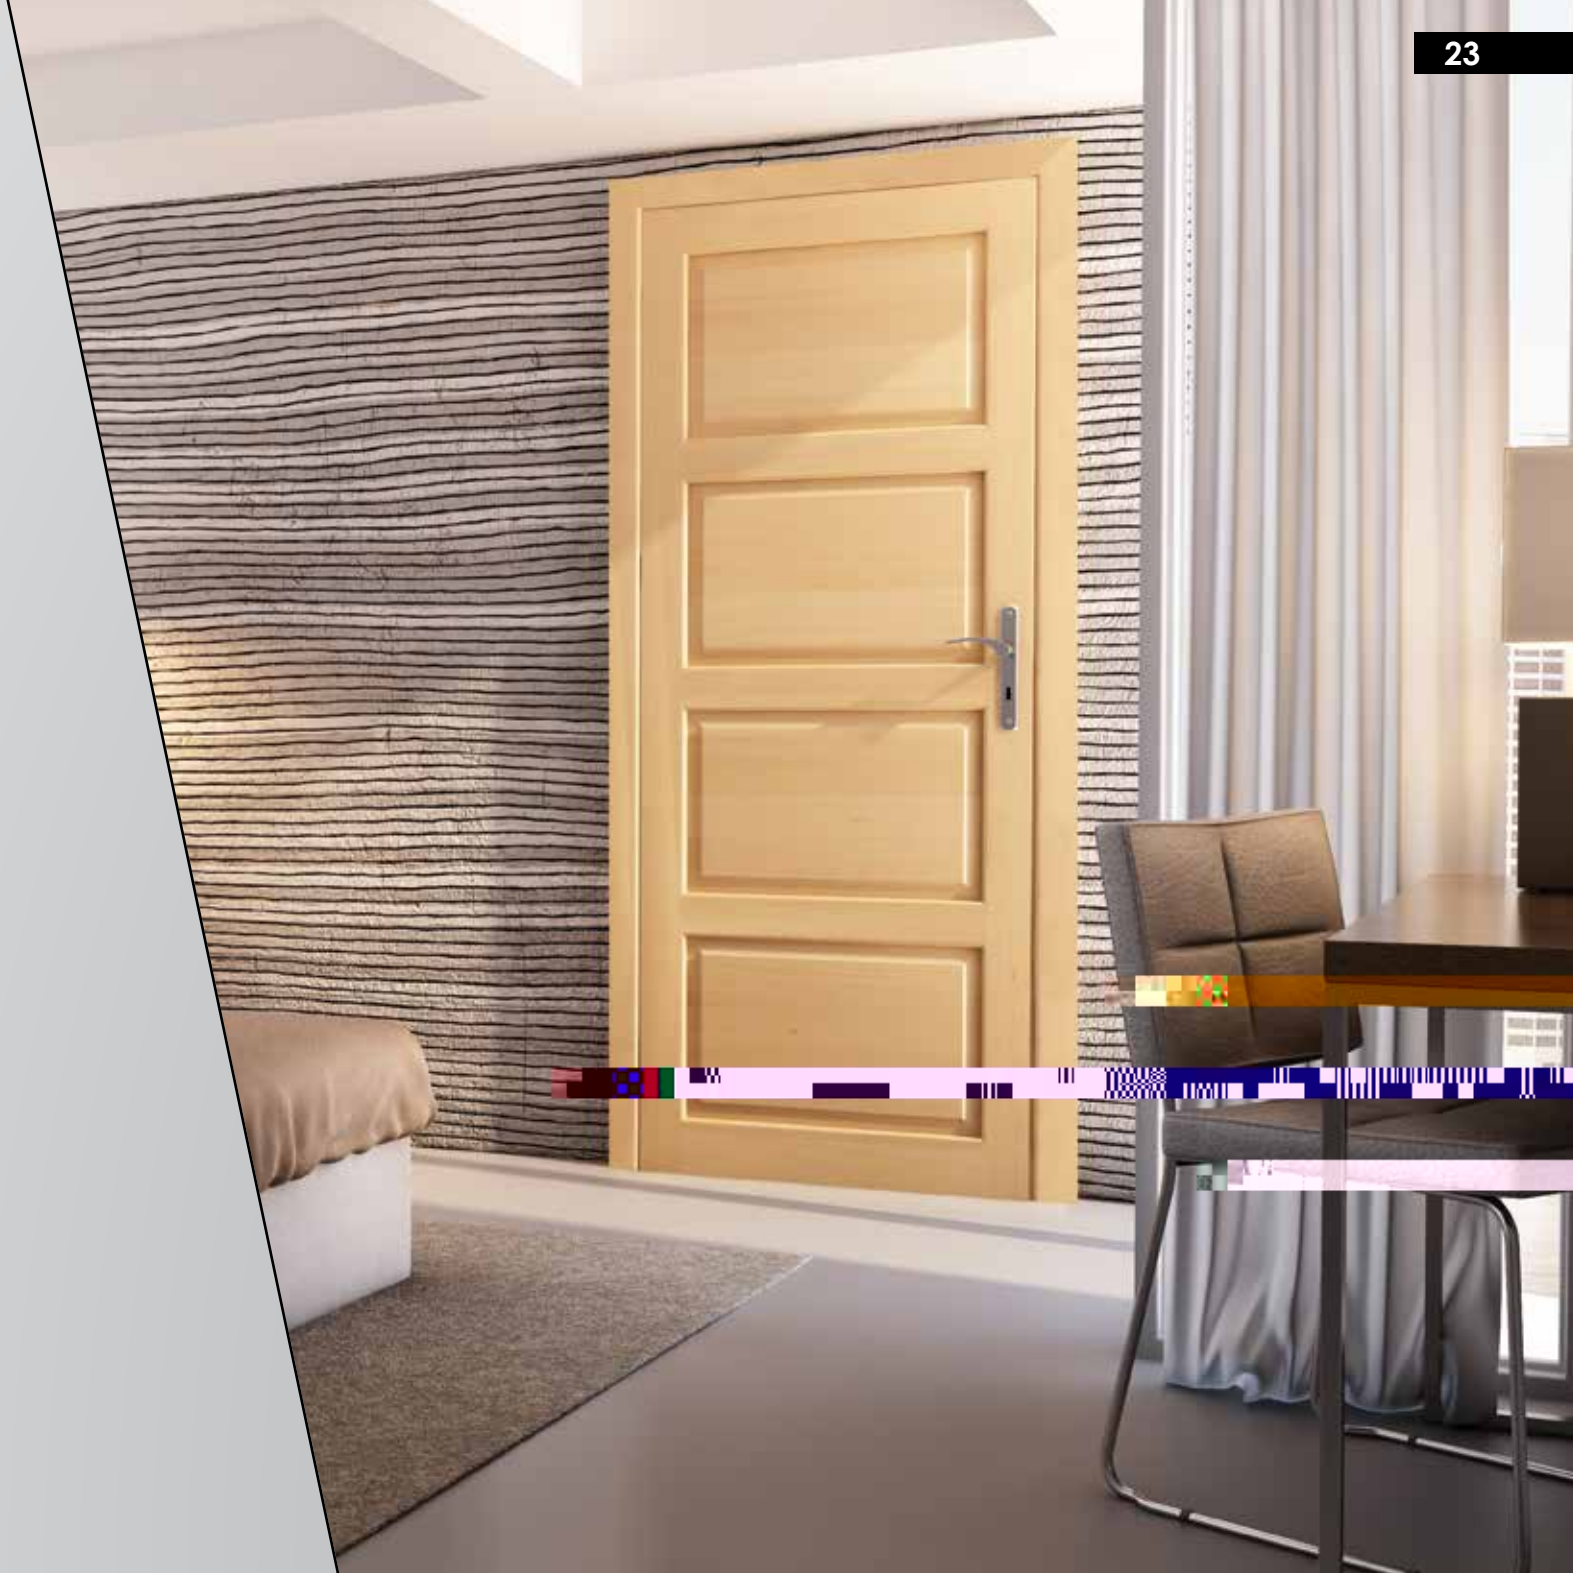

x5

x9

TIVOLI

TIVOLI 1

x3

x20

A close-up, angled photograph of a wooden door handle and lock mechanism. The door is made of light-colored wood with horizontal slats. The handle is a modern, rectangular metal piece with a horizontal grip. Below it is a square metal lock plate with a keyhole. The background is a plain, light-colored wall.